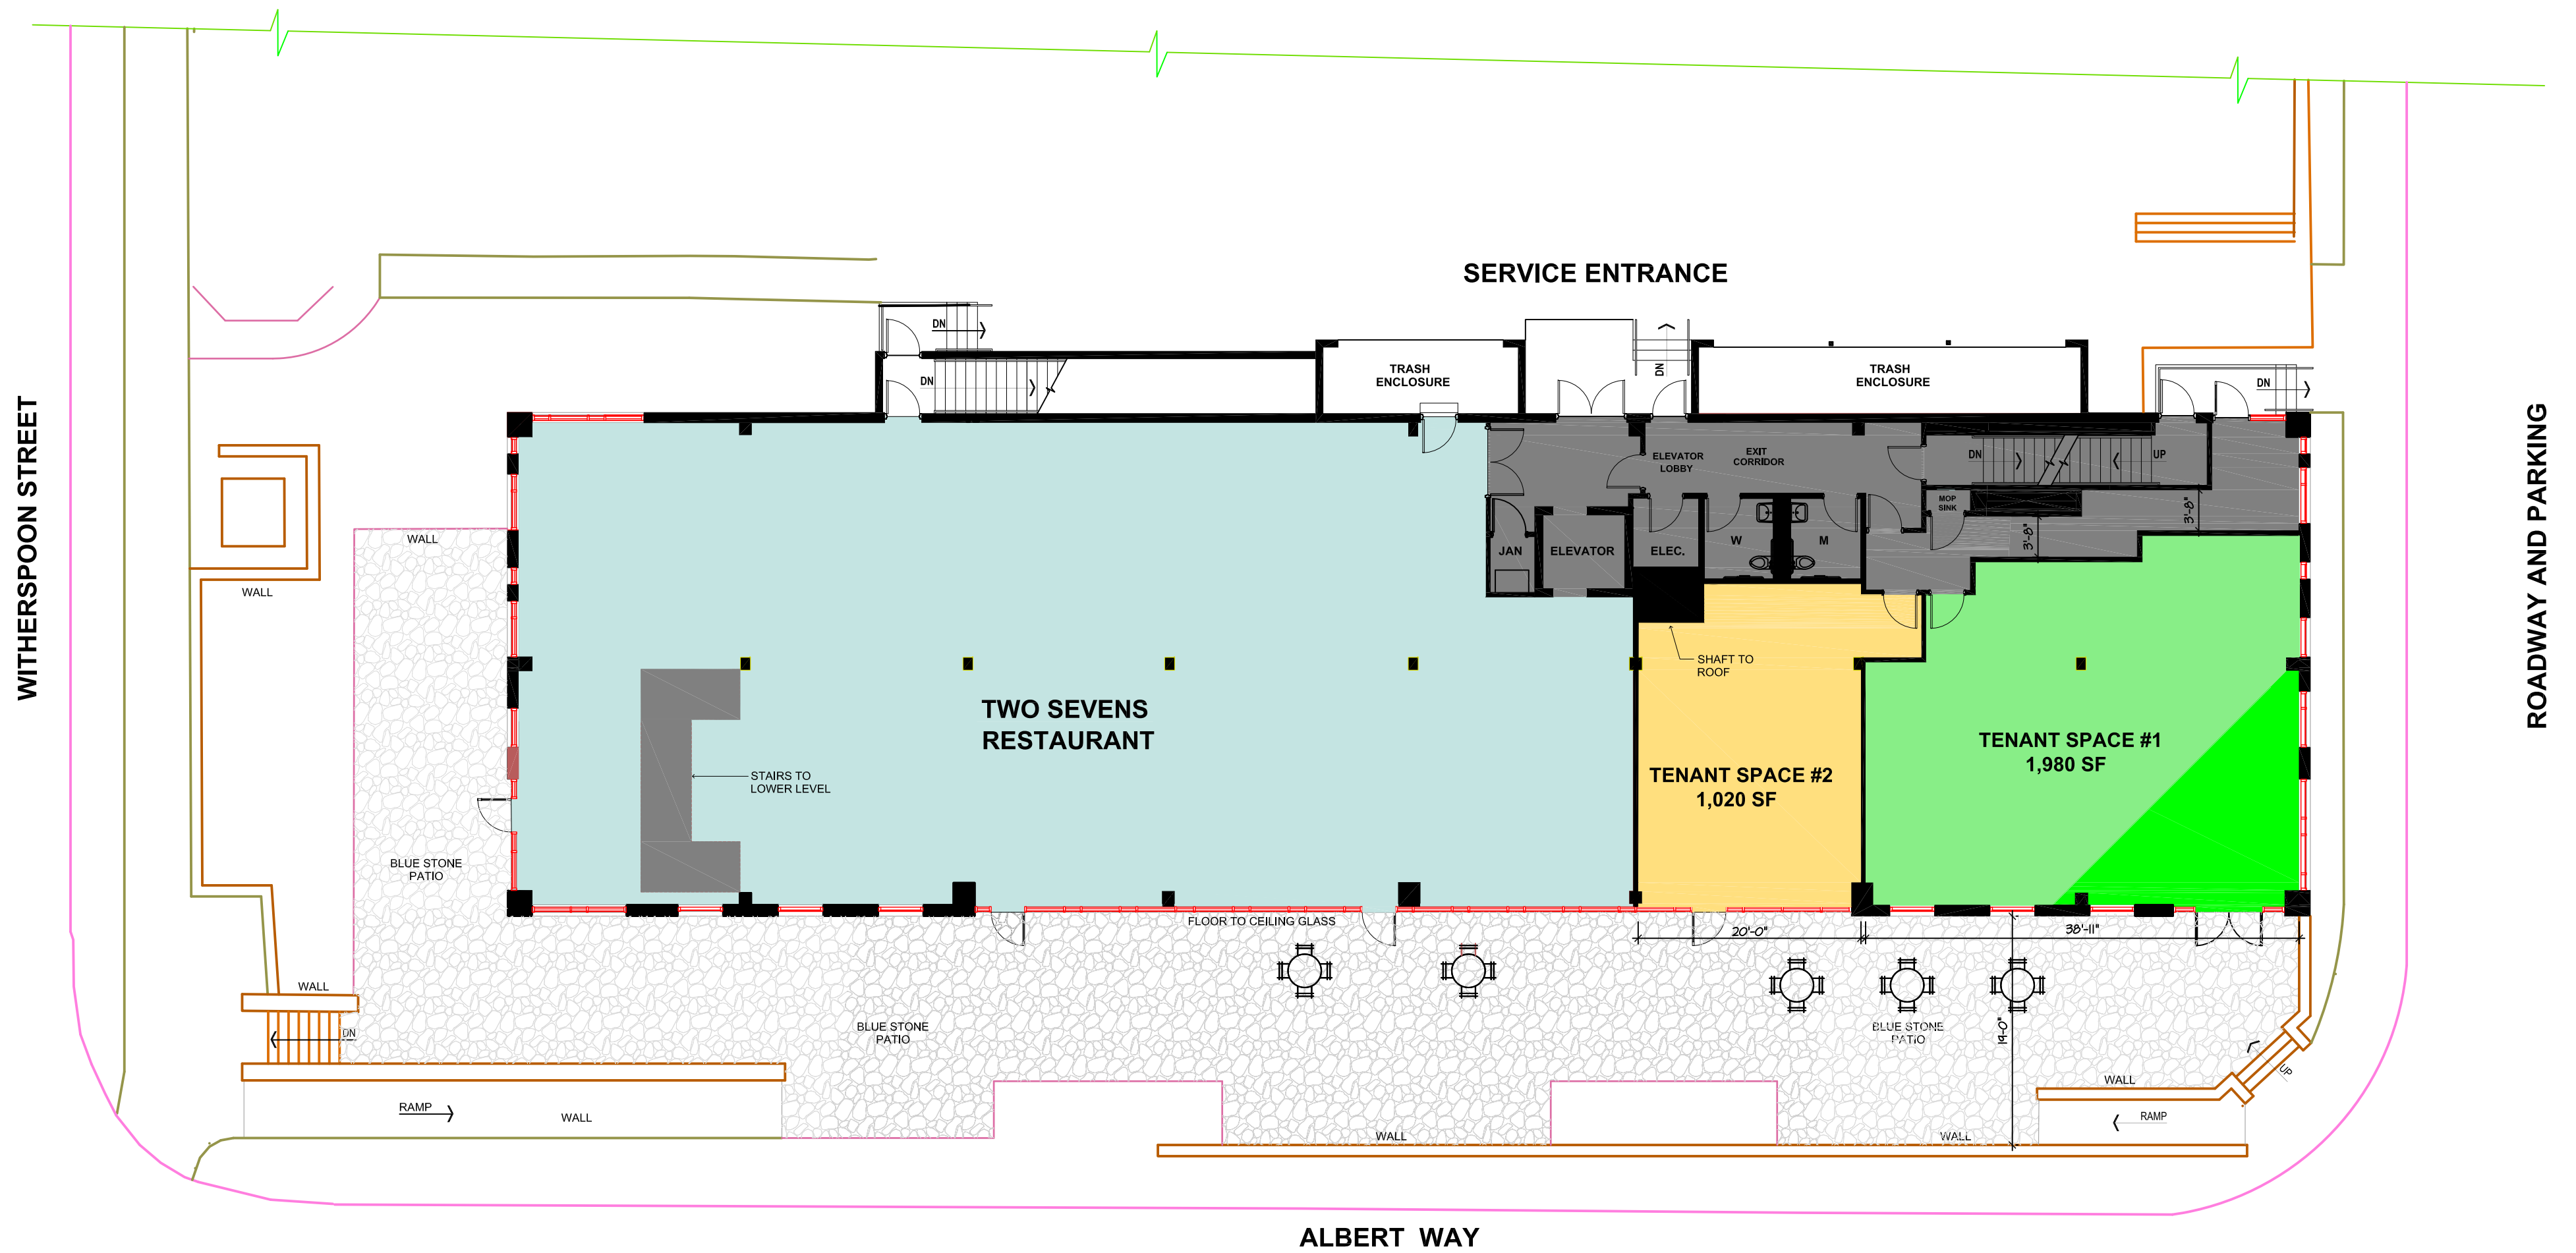

277 WITHERSPOON STREET
PRINCETON, NEW JERSEY

1ST FLOOR PLAN

CONTACT:
JAMIE HERRING
HERRING PROPERTIES
281 Witherspoon Street, Suite 105
PRINCETON, NJ
908-874-5400 Ex. 800