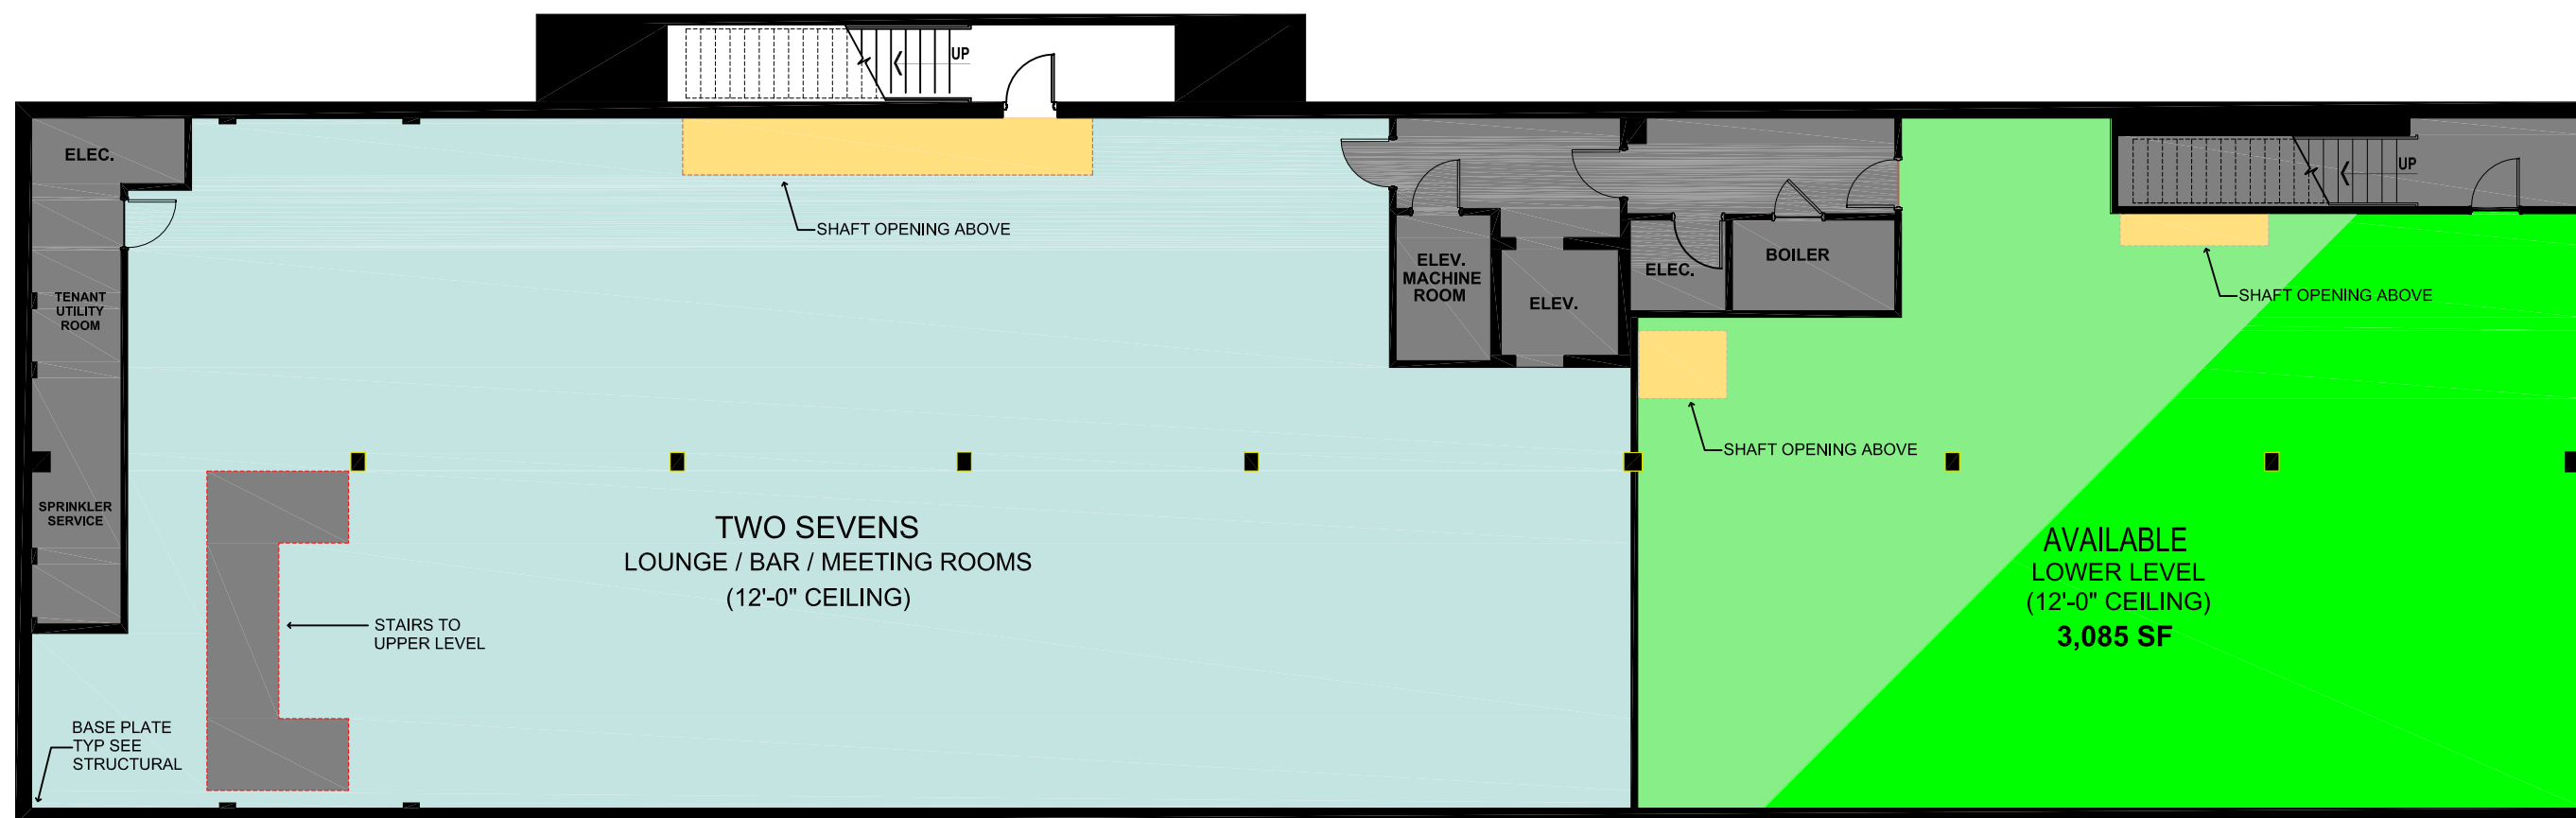

277 WITHERSPOON STREET
PRINCETON, NEW JERSEY

LOWER LEVEL PLAN

CONTACT:
JAMIE HERRING
HERRING PROPERTIES
281 Witherspoon Street, Suite 105
PRINCETON, NJ
908-874-5400 Ex. 800